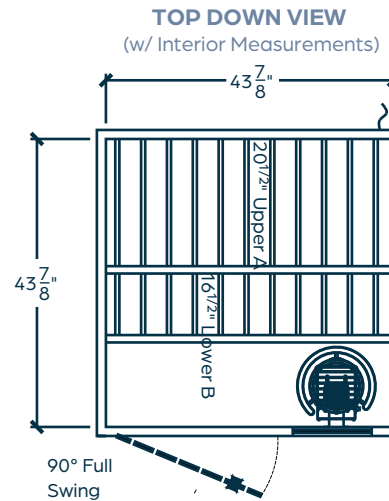

finnleo

Notes:

Dealer Contact Information:

InfraSauna IS440

PORTABLE SAUNA

Version: V4
Part Number:
9805-0780 (15-amp); 1.7 kW
9805-0790 (20-amp); 2.1 kW
Heater Model:
Piccolo Mini/CarbonFlex IR
Control Type: SL2-IS, w/Wi-Fi

Voltage: 120
Phase: 1
Amps: 15 or 20
Watts: 1800 (15a) or 2400 (20a)
Cord Length: 6'

Ext. Wood: Canadian Hemlock
Int. Wood: Canadian Hemlock
Door Type: All-Glass Bronze Tint
Door Dimensions: 23 ⁵/₈" x 68 ³/₈"
SQ. Footage: 13.4

CU. Footage: 84.4
Lighting Type: Ceiling Pucks (3)
Largest Panel Size: 48 ¹/₄" x 80"
Drawing Rev. Date: 2-8-2024
Shipping Weight (Palletized): ~610 lbs.

*Finnleo / Sauna360 reserves the right to make changes to these measurements from time to time without notice.

4220-415 revA 04-24