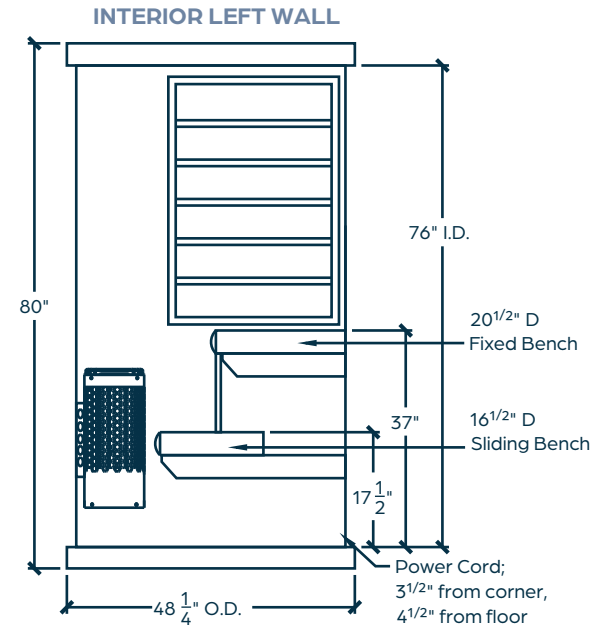

WiFi

Bluetooth

20 & 15 amp available

TECHNICAL

Dimensions: 48^{1/4}" W x 48^{1/4}" D x 80" H

Weight: ~535 lbs.

Electrical: 120 V Plug-In, 15- & 20-amp Models Available

CONSTRUCTION

Clear Canadian Hemlock construction

CarbonFlex™ Low EMR/Low EF heating system

Finnish-built Piccolo Mini heater

3" side and 5" overhead clearance required for installation

WARRANTY

IR Emitters & Heaters : 5 years

Wood Cabinet: 5 years

Controls: 5 years

ETL Listed for Safety
Peace-of-mind for you and your loved ones.

finnleo

Notes:

Dealer Contact Information:

InfraSauna IS440

PORTABLE SAUNA

Ext. Wood: Canadian Hemlock
 Int. Wood: Canadian Hemlock
 Door Type: All-Glass Bronze Tint
 Door Dimensions: 23 ⁵/₈" x 68 ³/₈"
 SQ. Footage: 13.4

CU. Footage: 84.4
 Lighting Type: Ceiling Pucks (3)
 Largest Panel Size: 48 ¹/₄" x 80"
 Drawing Rev. Date: 2-8-2024
 Shipping Weight (Palletized): ~610 lbs.