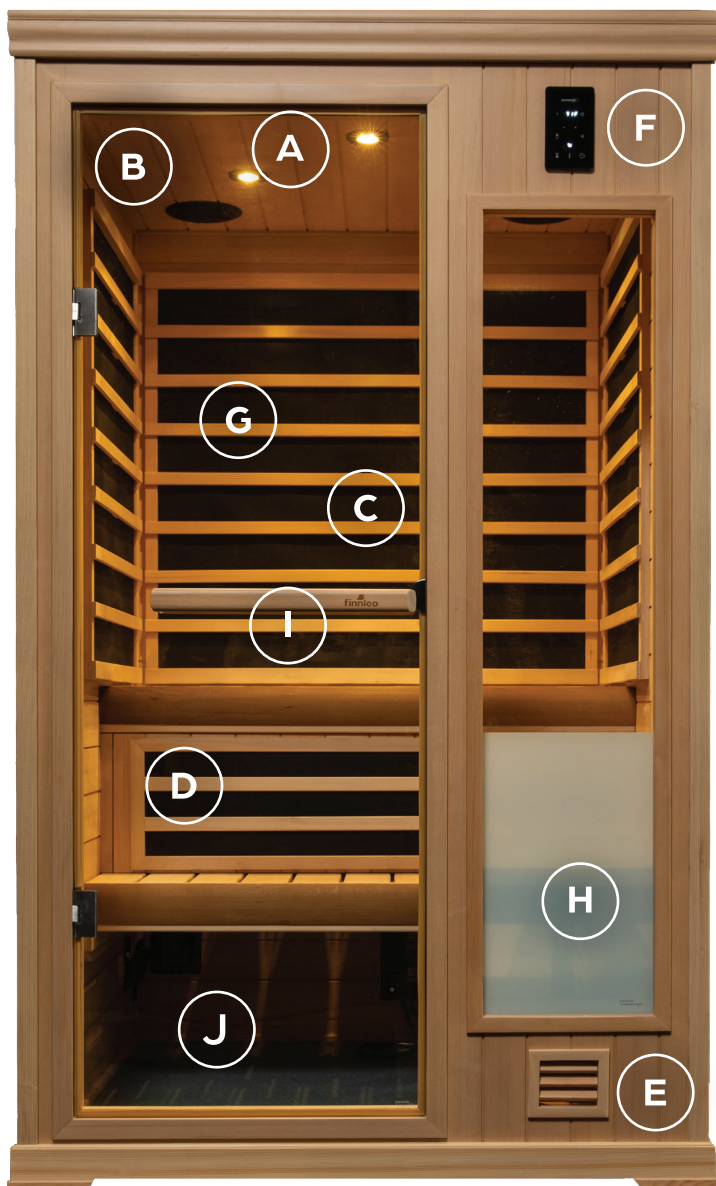

4'x4' Portable InfraSauna - Combination Infrared & Traditional

Great for solo sauna bathing, or with one other, the IS440 is an intimate room with superior heat capacity. Whether you're enjoying infrared from the wall-to-wall heating panels or traditional sauna heat from the Piccolo Mini heater, you're guaranteed to sweat. And even better, you simply need to assemble and plug into your standard 120V home outlet to get started.

A. CHROMA-THERAPY LED CEILING LIGHTING

Great for reading and mood creation with 6 color options.

B. BLUETOOTH SOUND SYSTEM

Integral state-of-the-art sound with heat-resistant speakers. Just pair with your Bluetooth® ready device.

C. ALL-GLASS DOOR

Non-claustrophobic feel with a clean, contemporary look.

D. FULL-SIZED CALF EMITTER

For maximum lower extremity exposure to healthy far-infrared heat energy.

E. CANADIAN HEMLOCK INSIDE & OUT

I. COMBINATION DOOR HANDLE

It's a door handle that doubles as a towel bar.

J. INTEGRAL FLOORING

Water-resistant for easy care and cleaning.

SPECIFICATIONS

Seats up to 2

Inside only

Low EMR & EF