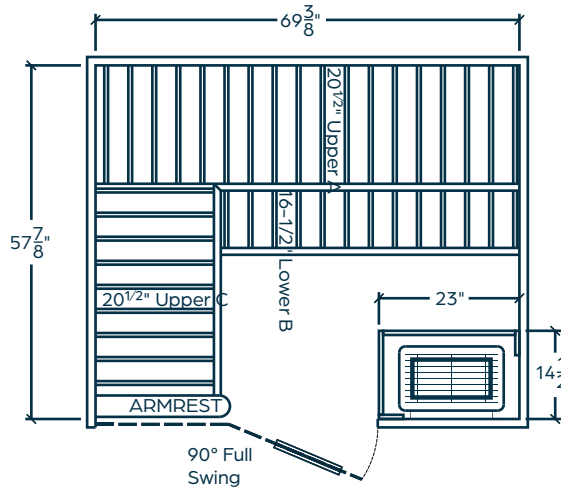

Wood Cabinet: 5 years

Controls: 5 years

ETL Listed for Safety

Peace-of-mind for you and your loved ones.

EXTERIOR FRONT WALL

INTERIOR LEFT WALL

TOP DOWN VIEW
(w/ Interior Measurements)

Notes:

Dealer Contact Information:

InfraSauna IS565

PORTABLE SAUNA

Version: V4
 Part Number: 9805-0840
 Heater Model:
 Designer 6.0 kW/CarbonFlex IR
 Control Type: SL2-IS WiFi

Voltage: 240
 Phase: 1
 Amps: 30
 Watts: 6000
 Cord Length: N/A

Ext. Wood: Canadian Hemlock
 Int. Wood: Canadian Hemlock
 Door Type: All-Glass Bronze Tint
 Door Dimensions: 21 ³/₄" x 73 ¹/₂"
 SQ. Footage: 28.1

CU. Footage: 179.1
 Lighting Type: Ceiling Pucks (3)
 Largest Panel Size: 72 ³/₈" x 76"
 Drawing Rev. Date: 1-12-2023
 Shipping Weight (Palletized): ~811 lbs.