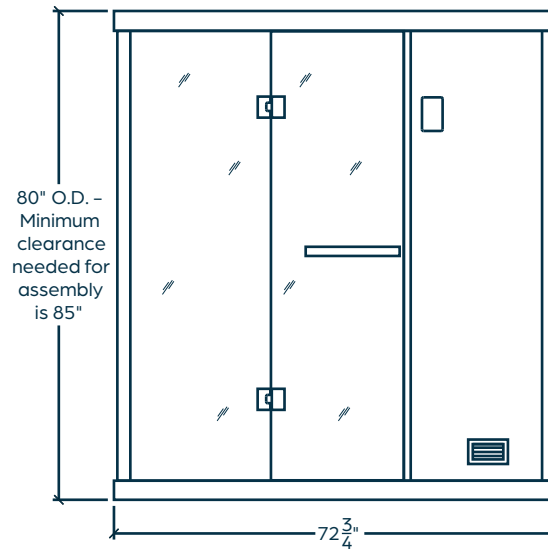

Inside only

Low EMR & EF

WiFi

Bluetooth

TECHNICAL

Dimensions: 72³/₄" W x 61³/₄" D x 80" H

Weight: ~736 lbs.

Electrical: 240 V hard-wired, 30-amp

Wood Cabinet: 5 years

Controls: 5 years

ETL Listed for Safety

Peace-of-mind for you and your loved ones.

EXTERIOR FRONT WALL

INTERIOR LEFT WALL

TOP DOWN VIEW
(w/ Interior Measurements)

Notes:

Ext. Wood: Canadian Hemlock
 Int. Wood: Canadian Hemlock
 Door Type: All-Glass Bronze Tint
 Door Dimensions: 21 ³/₄" x 73 ¹/₂"
 SQ. Footage: 28.1

CU. Footage: 179.1
 Lighting Type: Ceiling Pucks (3)
 Largest Panel Size: 72 ³/₈" x 76"
 Drawing Rev. Date: 1-12-2023
 Shipping Weight (Palletized): ~811 lbs.