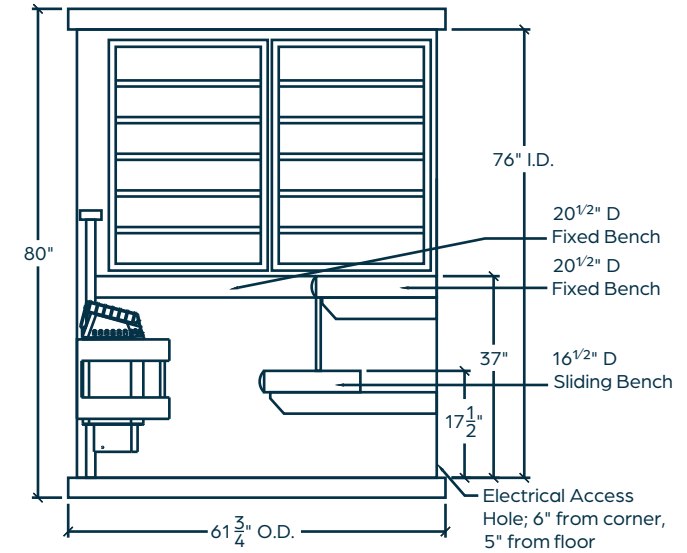

Inside only

Low EMR & EF

WiFi

Bluetooth

TECHNICAL

Dimensions: 72³/₄" W x 61³/₄" D x 80" H

Weight: ~736 lbs.

Electrical: 240 V hard-wired, 30-amp

Wood Cabinet: 5 years

Controls: 5 years

ETL Listed for Safety

Peace-of-mind for you and your loved ones.

EXTERIOR FRONT WALL

INTERIOR LEFT WALL

TOP DOWN VIEW
(w/ Interior Measurements)

Notes:

Ext. Wood: Canadian Hemlock
 Int. Wood: Canadian Hemlock
 Door Type: All-Glass Bronze Tint
 Door Dimensions: 21 ³/₄" x 73 ¹/₂"
 SQ. Footage: 28.1

CU. Footage: 179.1
 Lighting Type: Ceiling Pucks (3)
 Largest Panel Size: 72 ³/₈" x 76"
 Drawing Rev. Date: 1-12-2023
 Shipping Weight (Palletized): ~811 lbs.